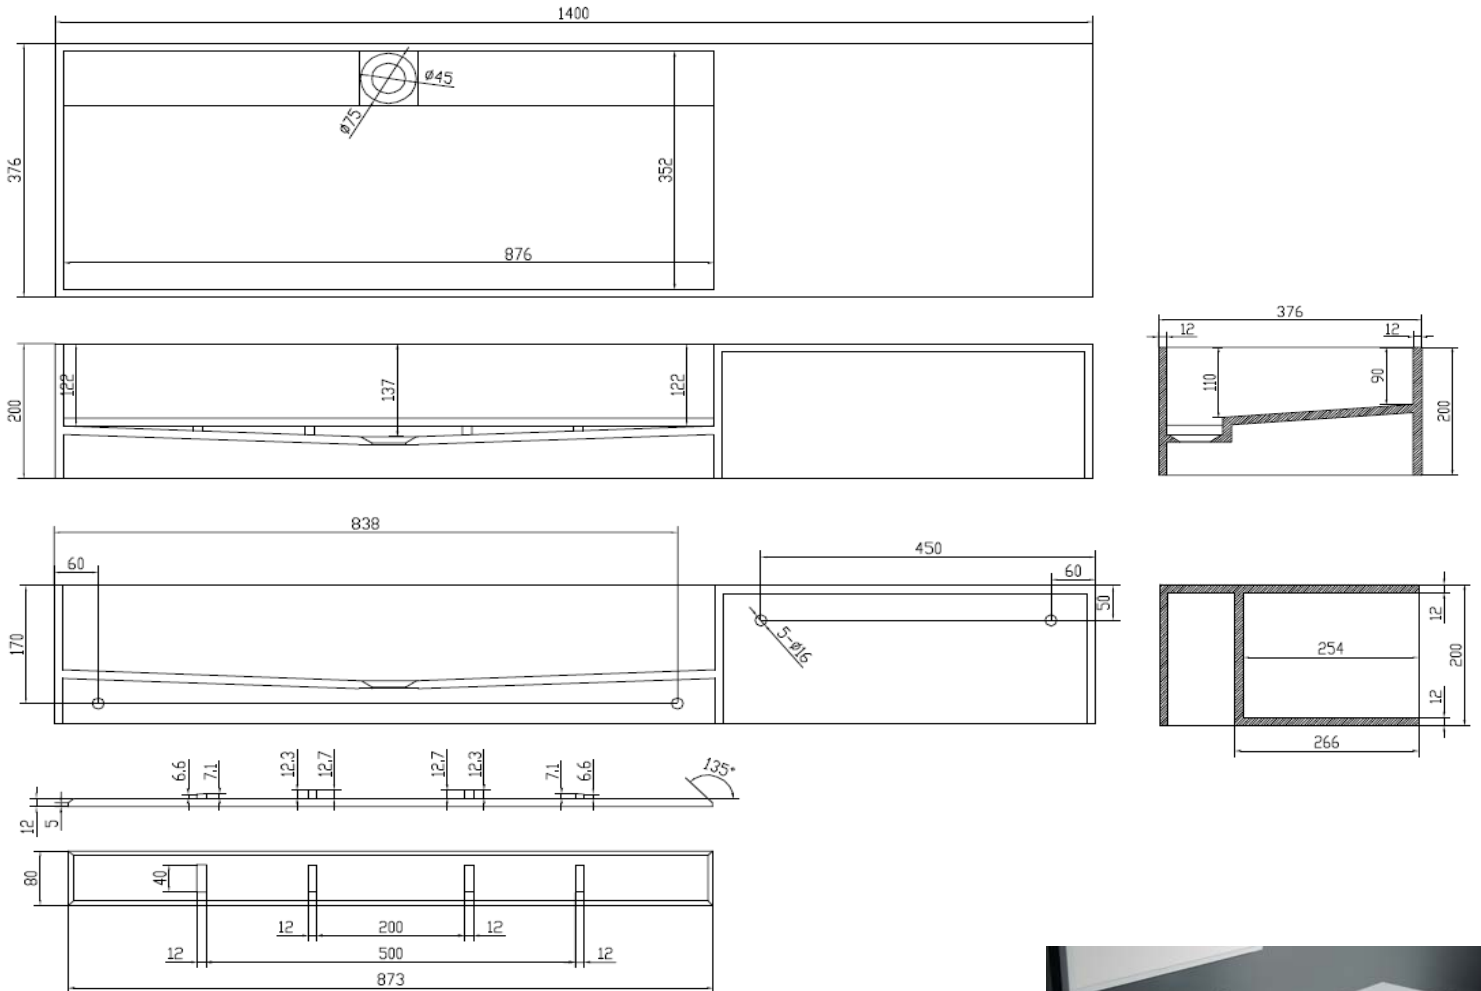

SOLIDPURE PS ID-278601

SOLID SURFACE WALL MOUNT VANITY
55" WIDE - SHELF ON THE RIGHT

ALSO AVAIL IN 24" AND 35" WIDE

SOLIDPURE PS ID-278601 55"x 15"x 8" 96 LBS

WHITE MATT.
NO FAUCET HOLE, SHELF ON THE RIGHT.
NO OVER FLOW. DRAIN COVER INCLUDED.
WALL MOUNTING KIT INCLUDED.
DRAIN & P-TRAP NOT INCLUDED.